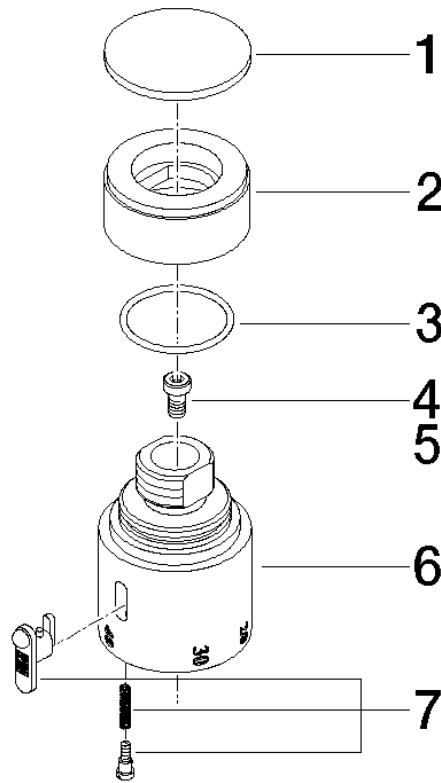

## Temperature control handle - Brushed Platinum

---

MADISON

11 420 220

11 420 220

11 420 220

Parts for other finishes can be found here: [Chrome](#)

### Spare parts list

No.	Item Number	Name	Quantity used	Delivery time
3	09 14 10 040 90	seal	1	2
4	90 30 30 027 00 90	screw	1	2
5	09 30 33 004 90	screw	1	2
7	90 21 33 020 00 90	handle	1	2